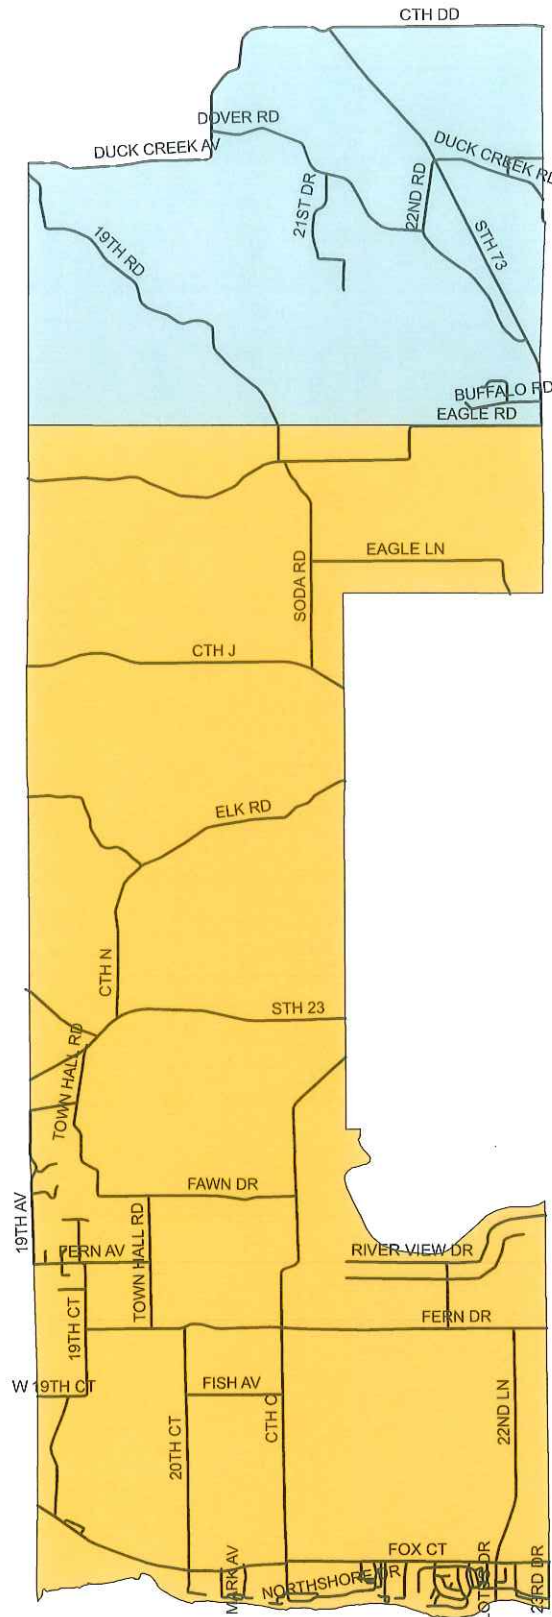

MARQUETTE COUNTY, WISCONSIN 2011 PROPOSED SUPERVISORY DISTRICT 8

Legend

- Roads
- Ward 2 Neshkoro
- Mecan North & South